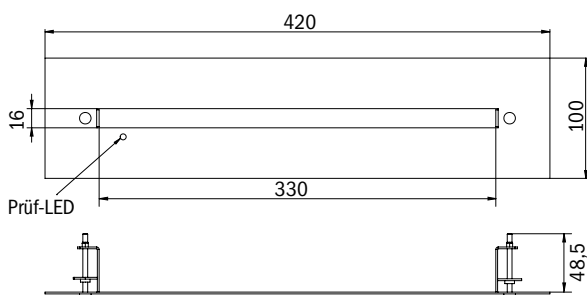

- White plastic housing
- 24m (GM) or 30m (GX) viewing distance
- Complete set of pictographs (ISO 7010)
- IP40
- LED illuminant
- Available as ceiling mount, with cord suspension (flexible up to 1m) or as recessed wall mounted luminaire (GX)
- Wall- or ceiling mounting (GM)
- Self-Control by default for self-contained luminaires in non-maintained mode
- -5° up to +40°

Maße GMU
Dimensions GMU

Bohrabstände GMU
Drilling distances GMU

Maße GXD/GXS
Dimensions GXD/GXS

Maße GXW
Dimensions GXW

Bohrabstände GXD/GXS
Drilling distances GXD/GXS

Zubehör / Accessories

Abmessungen GXE Einbaurahmen
Dimensions GXE Recessed mounting frame

GXW Lochausschnitt Wandeinbau / Hole cut-out wall mounting

Alle Maßangaben in mm
All dimensions in mm