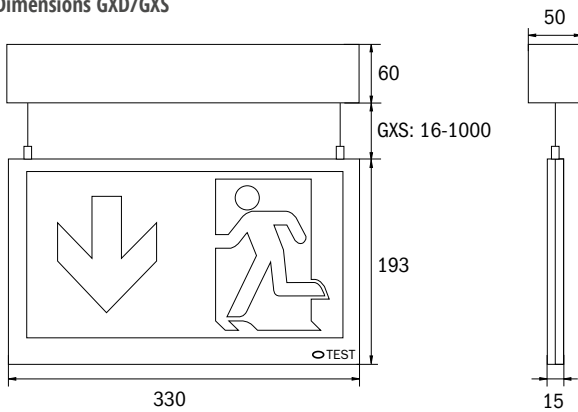

- White plastic housing
- 24m (GM) or 30m (GX) viewing distance
- Complete set of pictographs (ISO 7010)
- IP40
- LED illuminant
- Available as ceiling mount, with cord suspension (flexible up to 1m) or as recessed wall mounted luminaire (GX)
- Wall- or ceiling mounting (GM)
- Self-Control by default for self-contained luminaires in non-maintained mode
- -5° up to +40°

GX (30m)

Ausführung Version	Bestellnummern nach Montageart Order numbers acc. to mounting Decke Ceiling Wand Wall Seilpendel Cord suspension			Autonomiezeit Operating Time	max. Leistung max. consumption	Batterie Battery	
Einzelbatterieleuchten mit Selbsttestfunktion Self-contained luminaires with Self-Control module							
LED, 3h, 230V AC	GXD003SC	GXW003SC	GXS003SC	3 h	3 W	3,6V/0,6Ah NiMH	
Leuchten für Zentralanlagen AC/DC Luminaires for central power systems AC/DC							
LED, 230V AC/DC	GXD009	GXW009	GXS009	ZBA	1,2 W		
Leuchten für Zentralanlagen AC/DC inkl. Überwachungsbaustein Luminaires for central power systems AC/DC incl. monitoring module							
LED, 230V AC/DC	GXD009ML	GXW009ML	GXS009ML	ZBA	2,2 W		

Maße GMU
Dimensions GMU

Bohrabstände GMU
Drilling distances GMU

Maße GXD/GXS
Dimensions GXD/GXS

Maße GXW
Dimensions GXW

Bohrabstände GXD/GXS
Drilling distances GXD/GXS

Zubehör / Accessories

Abmessungen GXE Einbaurahmen
Dimensions GXE Recessed mounting frame

GXW Lochausschnitt Wandeinbau / Hole cut-out wall mounting

Alle Maßangaben in mm
All dimensions in mm